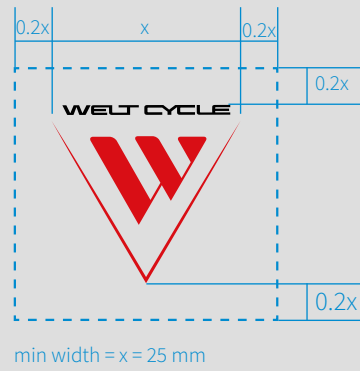

WELT LOGO variants

WELT CYCLE

COLOR:

c: 5 **r:** 217
m: 100 **g:** 12
Y: 100 **b:** 21
k: 2

c: 10 **r:** 0
m: 10 **g:** 0
Y: 10 **b:** 0
k: 100

c: 0 **r:** 255
m: 0 **g:** 255
Y: 0 **b:** 255
k: 0

BASIC:

Minimum size and minimum clear space:

color:

b&w:
(intense background)

b&w:
(dark background)

HORIZONTAL:

Minimum size and
minimum clear space:

min height = $x = 8$ mm

color:

b&w:
(intense background)