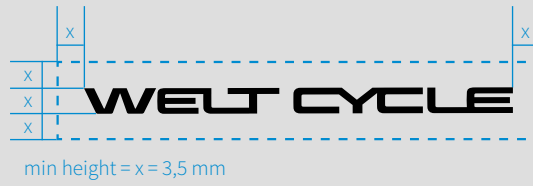

HORIZONTAL_2:

Minimum size and
minimum clear space: